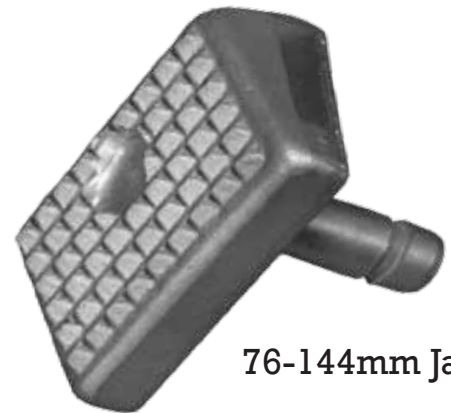

Jaw Pads & Holders

for **KLEMM**[®] Hydraulic Casing Clamp

38mm - 254mm Jaw Holder

133-242mm Jaw Pad

Extra Wide Jaw Holder

76-144mm Jaw Pad

38-63mm Jaw Pad

1-800-331-9988
www.drillingworld.com