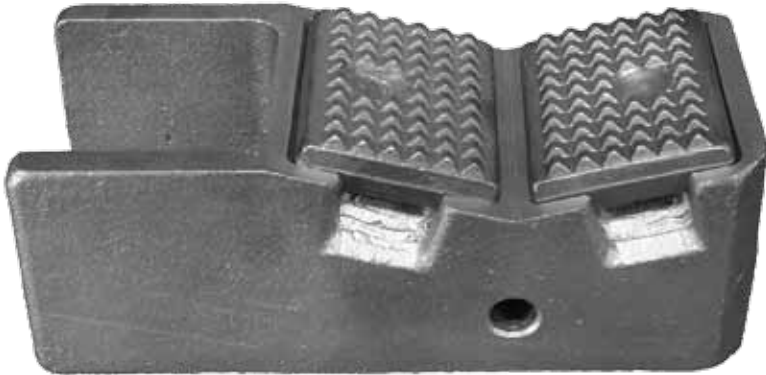

Jaw Pads & Holders

for **KLEMM**[®] Hydraulic Casing Clamp

38mm - 254mm Jaw Holder

133-242mm Jaw Pad

Extra Wide Jaw Holder

76-144mm Jaw Pad

38-63mm Jaw Pad

1-800-331-9988
www.drillingworld.com