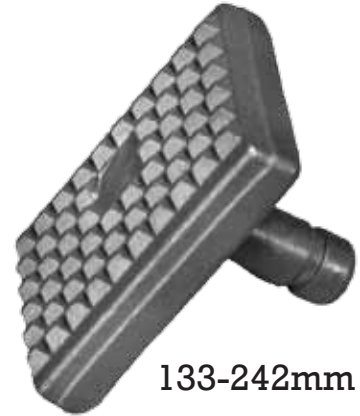

Jaw Pads & Holders

for **KLEMM**[®] Hydraulic Casing Clamp

38mm - 254mm Jaw Holder

133-242mm Jaw Pad

Extra Wide Jaw Holder

76-144mm Jaw Pad

38-63mm Jaw Pad

1-800-331-9988
www.drillingworld.com