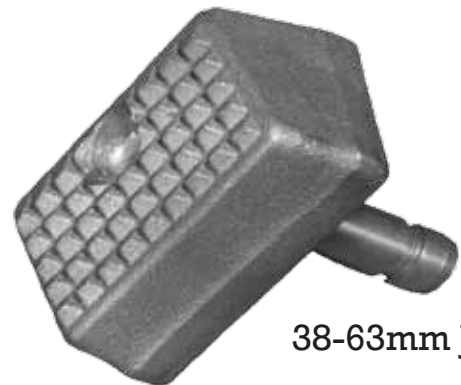

Jaw Pads & Holders

for **KLEMM**[®] Hydraulic Casing Clamp

38mm - 254mm Jaw Holder

133-242mm Jaw Pad

Extra Wide Jaw Holder

76-144mm Jaw Pad

38-63mm Jaw Pad

1-800-331-9988
www.drillingworld.com