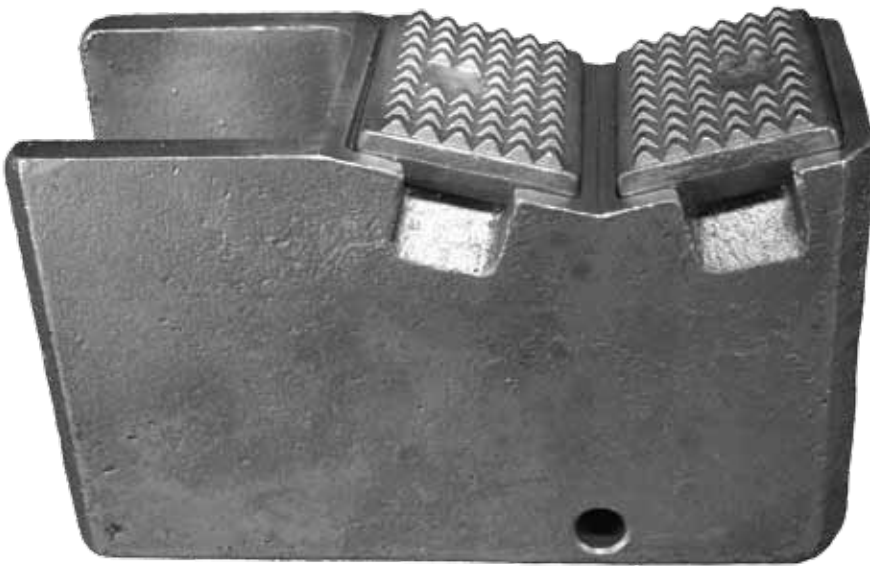

Jaw Pads & Holders

for **KLEMM**[®] Hydraulic Casing Clamp

38mm - 254mm Jaw Holder

133-242mm Jaw Pad

Extra Wide Jaw Holder

76-144mm Jaw Pad

38-63mm Jaw Pad

1-800-331-9988
www.drillingworld.com